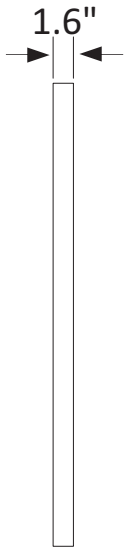

INSTALLATION SPECIFICATION

Model No.:	802536-LED-BG
Finish:	Brushed gold
Mount type:	Wall-mounted
Orientation:	Horizontal
Material:	Aluminum
Storage included:	No
Overall size:	36.0"W x 32.0"D x 1.6"H
Net weight:	24.5 lbs
Lens material:	5mm lens

Funes 36"

Bathroom Mirror

All measurements are approximate. Measurements may vary +/- 1/2

Aluminum section