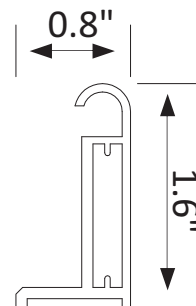

INSTALLATION SPECIFICATION

Model No.:	802536-LED-BG
Finish:	Brushed gold
Mount type:	Wall-mounted
Orientation:	Horizontal
Material:	Aluminum
Storage included:	No
Overall size:	36.0"W x 32.0"D x 1.6"H
Net weight:	24.5 lbs
Lens material:	5mm lens

Funes 36"

Bathroom Mirror

All measurements are approximate. Measurements may vary +/- 1/2

Aluminum section