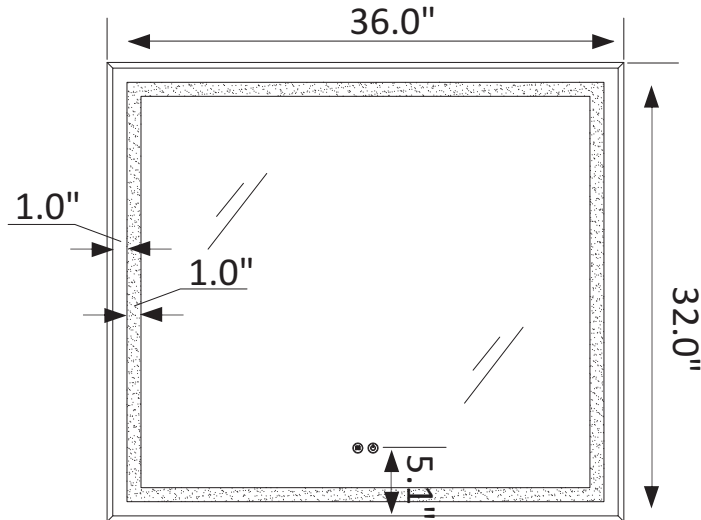

INSTALLATION SPECIFICATION

Model No.:	802536-LED-BG
Finish:	Brushed gold
Mount type:	Wall-mounted
Orientation:	Horizontal
Material:	Aluminum
Storage included:	No
Overall size:	36.0"W x 32.0"D x 1.6"H
Net weight:	24.5 lbs
Lens material:	5mm lens

Funes 36"

Bathroom Mirror

All measurements are approximate. Measurements may vary +/- 1/2

Aluminum section